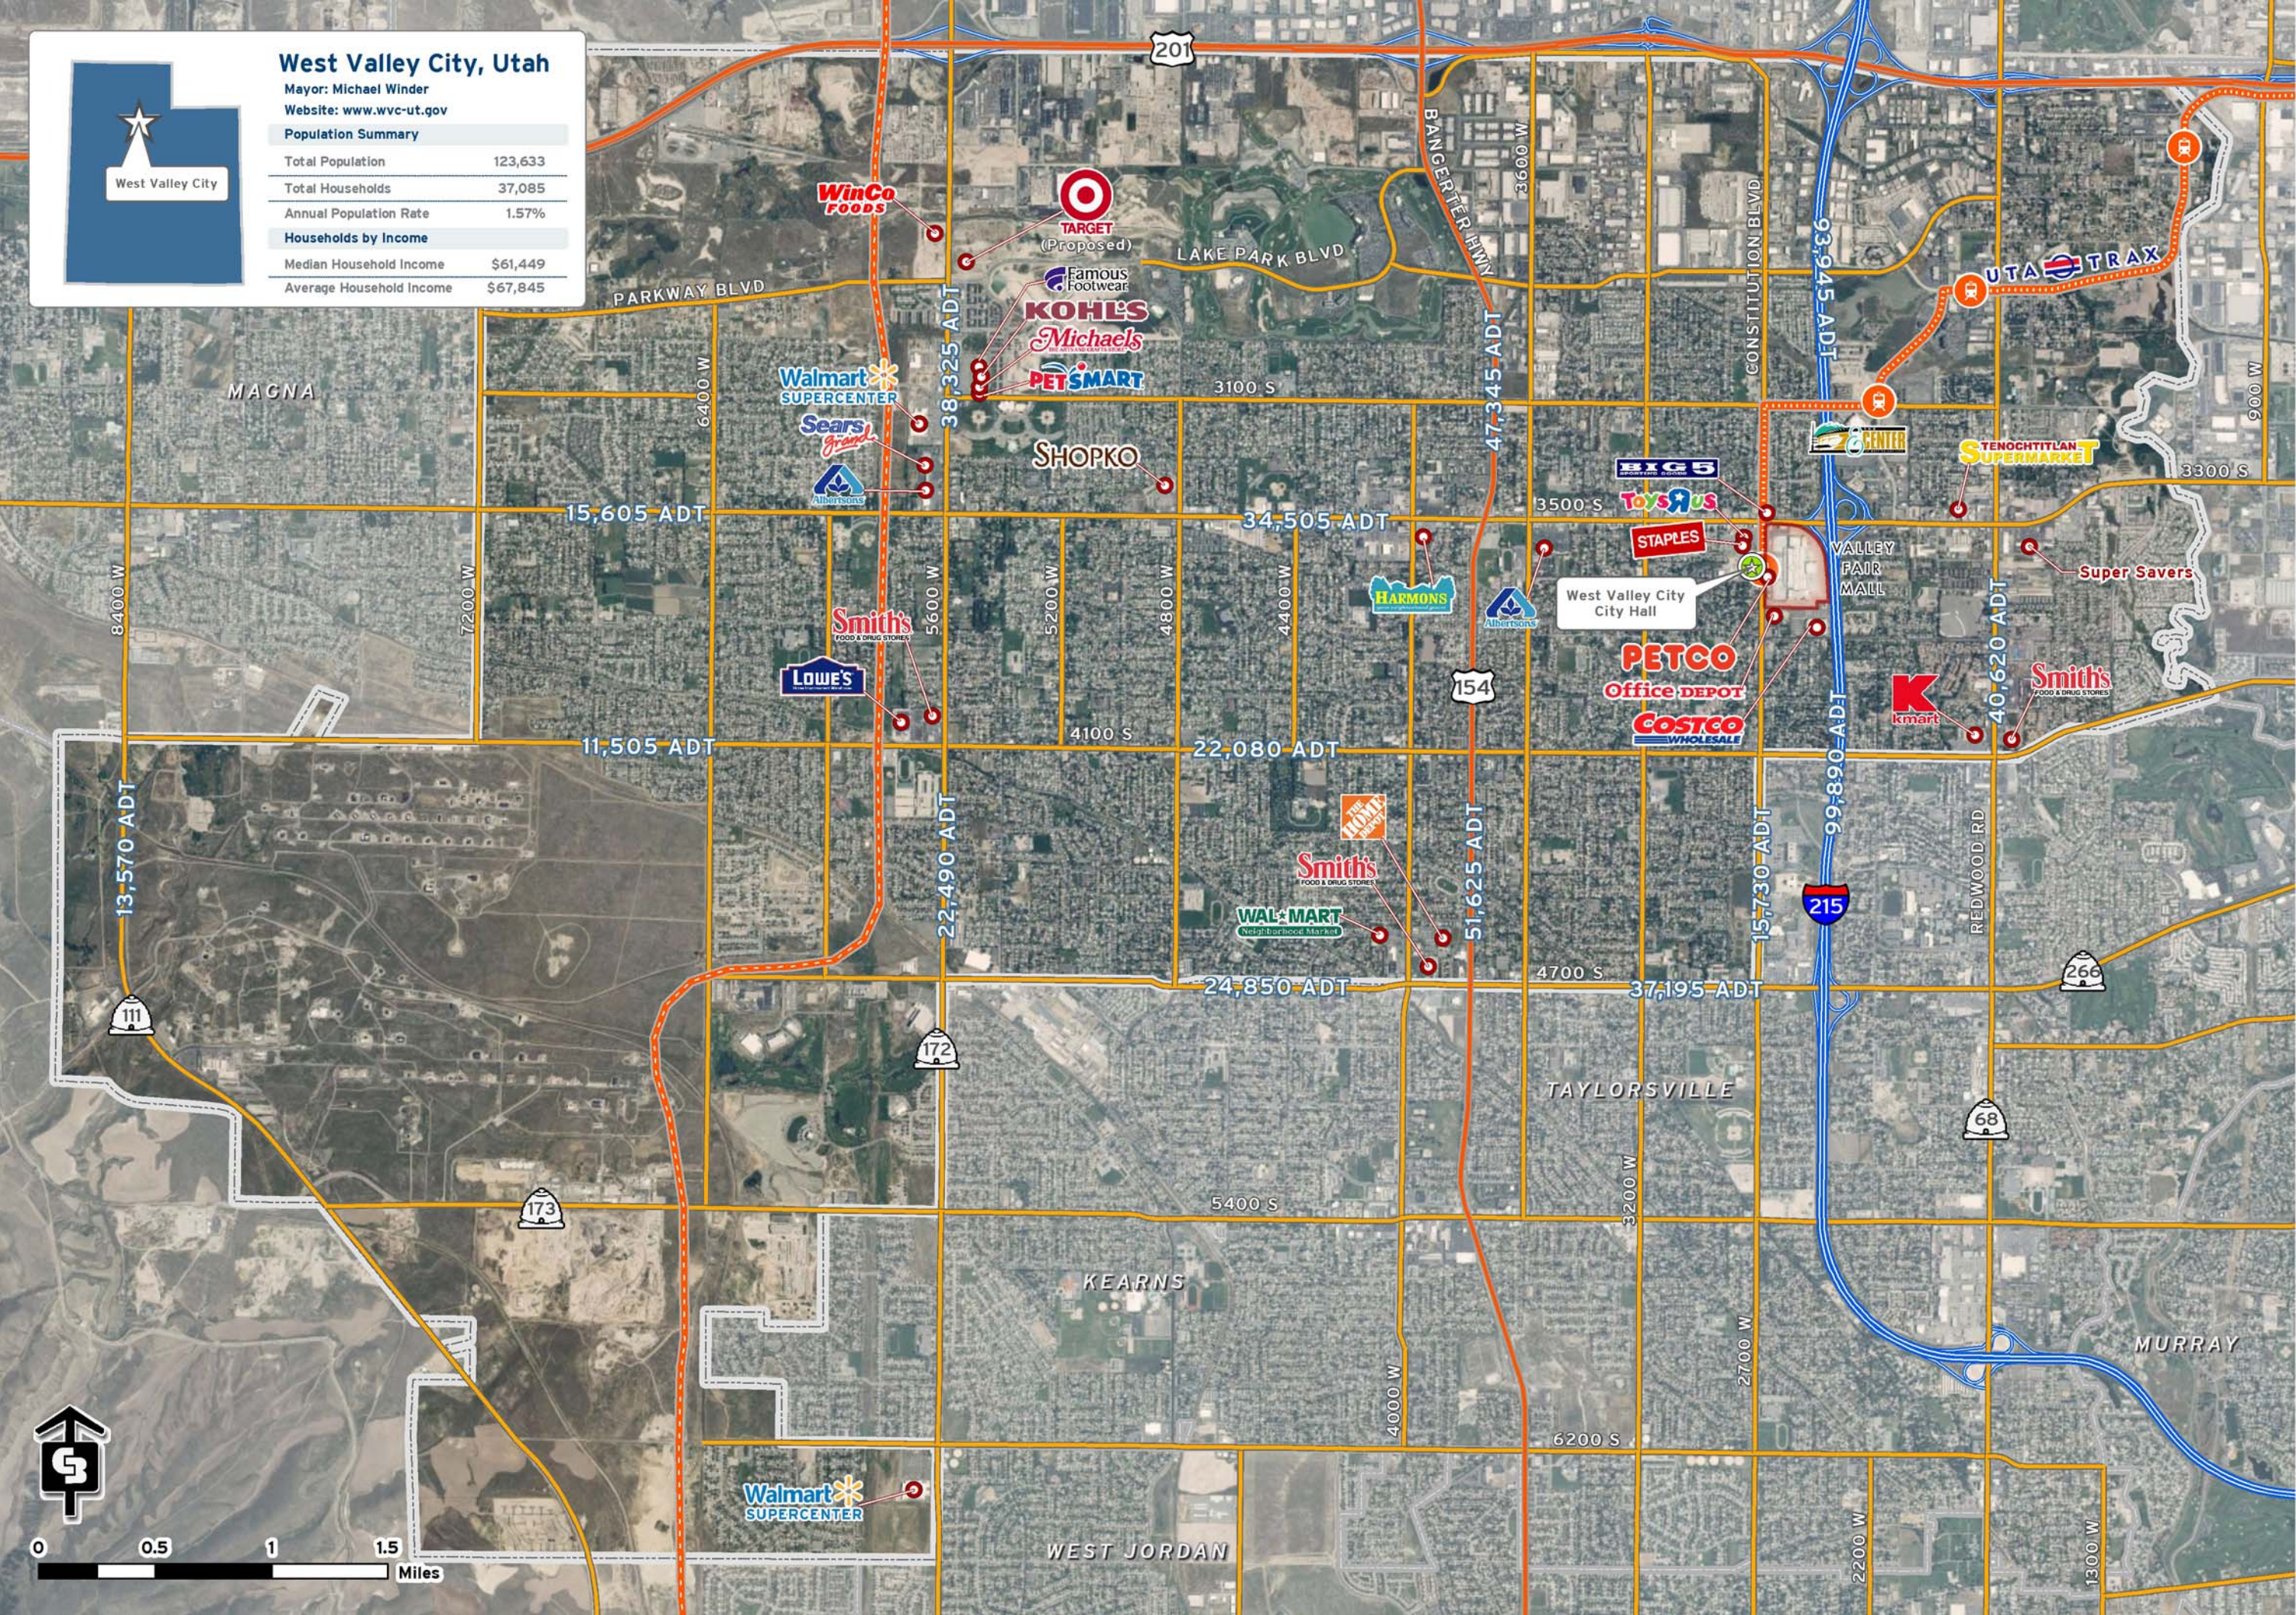

West Valley City, Utah

Mayor: Michael Winder
Website: www.wvc-ut.gov

Population Summary

Total Population	123,633
Total Households	37,085
Annual Population Rate	1.57%
Households by Income	
Median Household Income	\$61,449
Average Household Income	\$67,845