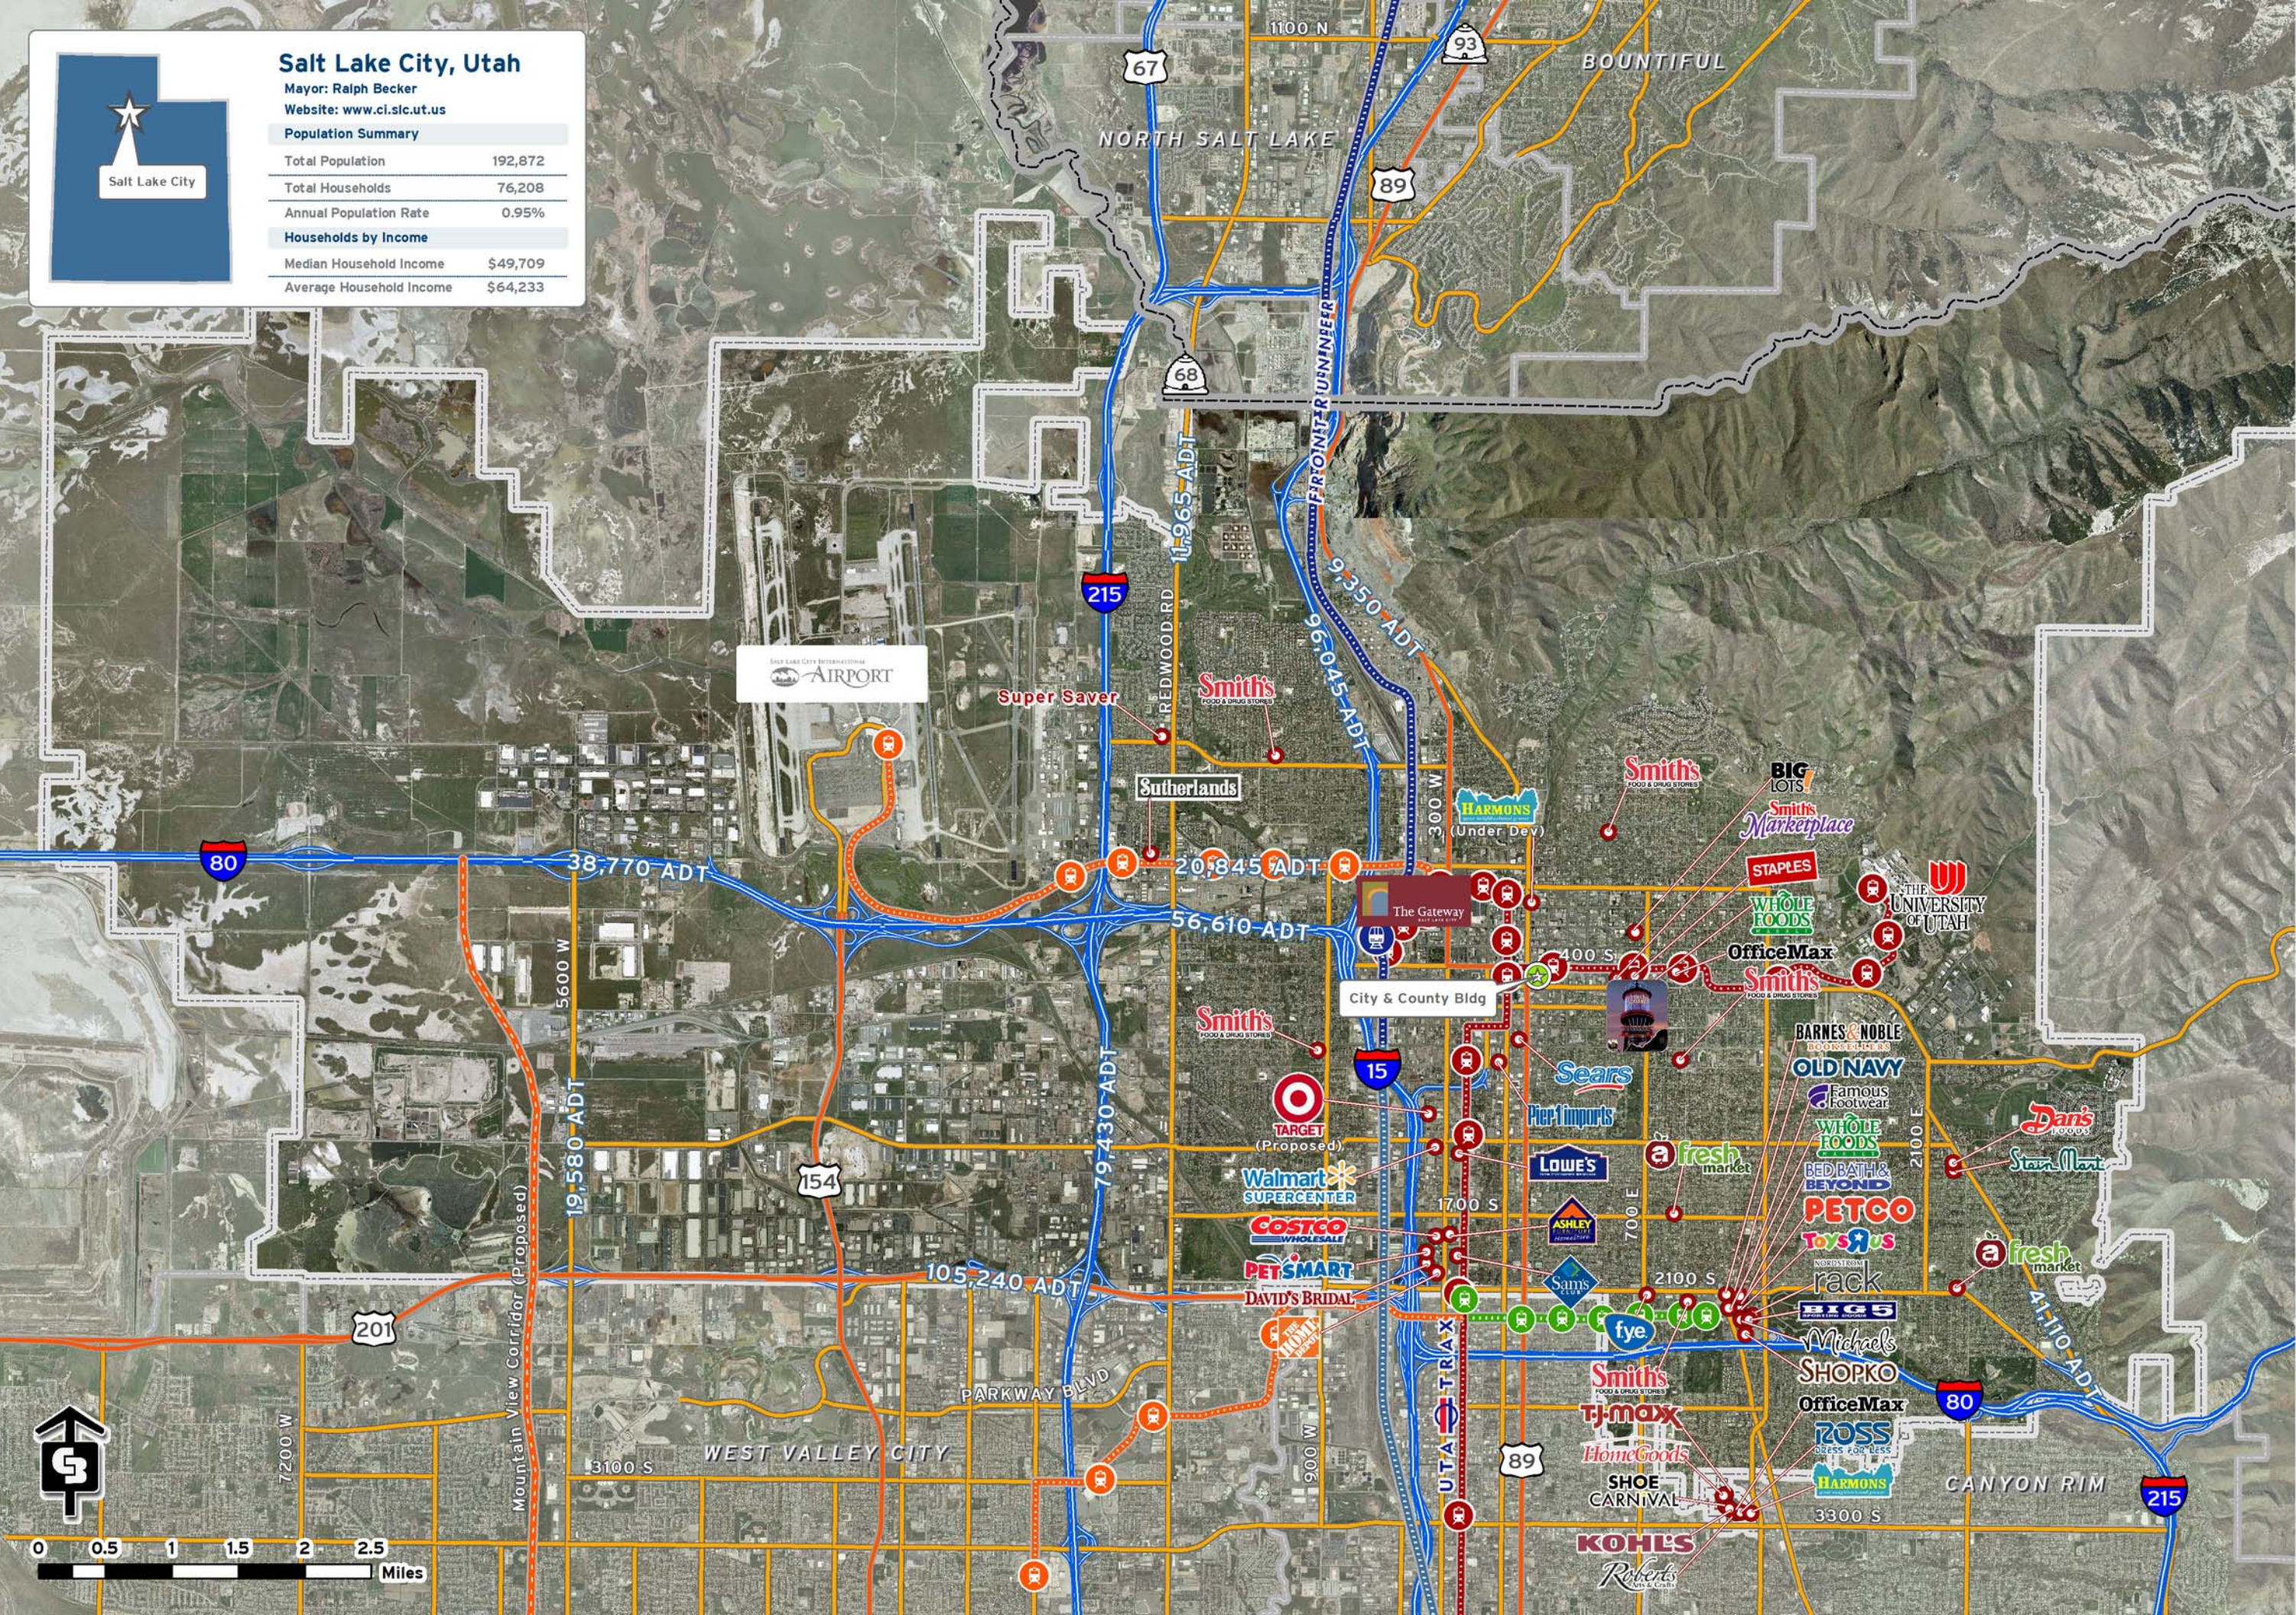

Salt Lake City, Utah

Mayor: Ralph Becker
 Website: www.ci.slc.ut.us

Population Summary

Total Population	192,872
Total Households	76,208
Annual Population Rate	0.95%
Households by Income	
Median Household Income	\$49,709
Average Household Income	\$64,233