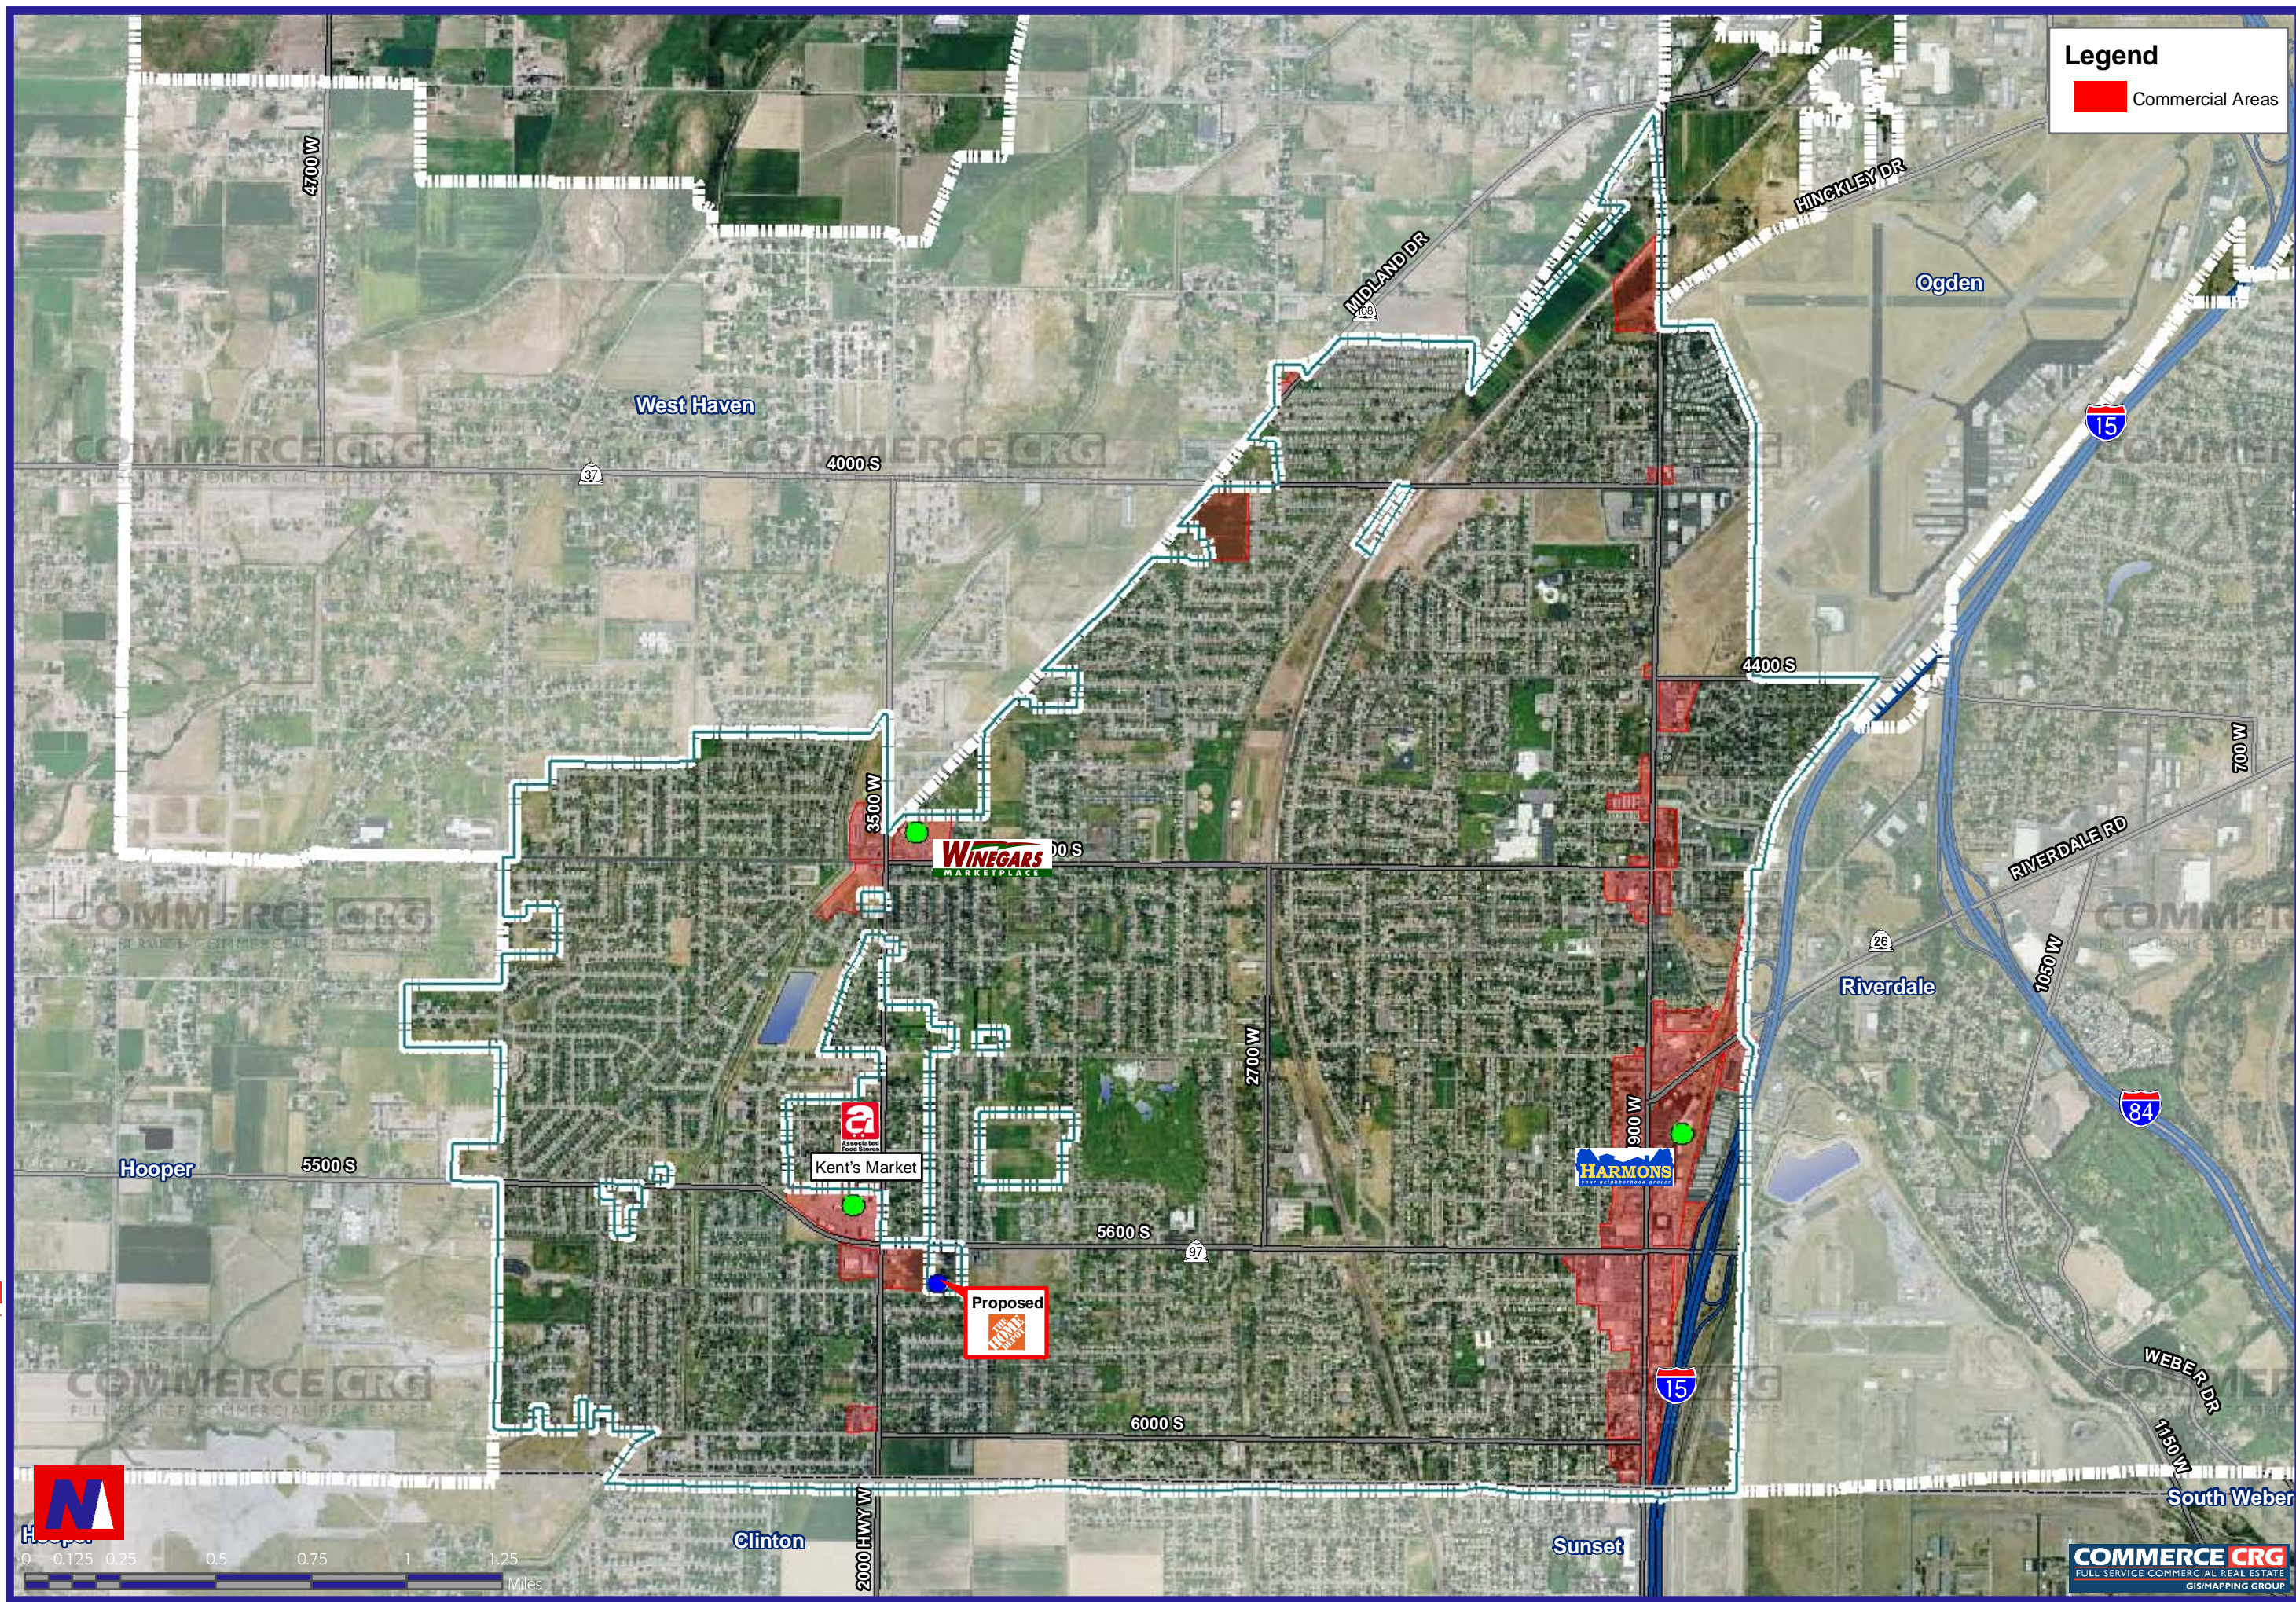

Roy City

Weber County, Utah

Legend

■ Commercial Areas

Provided By:
Mayor Joe H Ritchie
Roy City

COMMERCE CRG
FULL SERVICE COMMERCIAL REAL ESTATE

175 East 400 South, Suite 700
Salt Lake City, Utah 84111
Phone: 801-322-2000
FAX: 801-322-2040
www.commercecrg.com