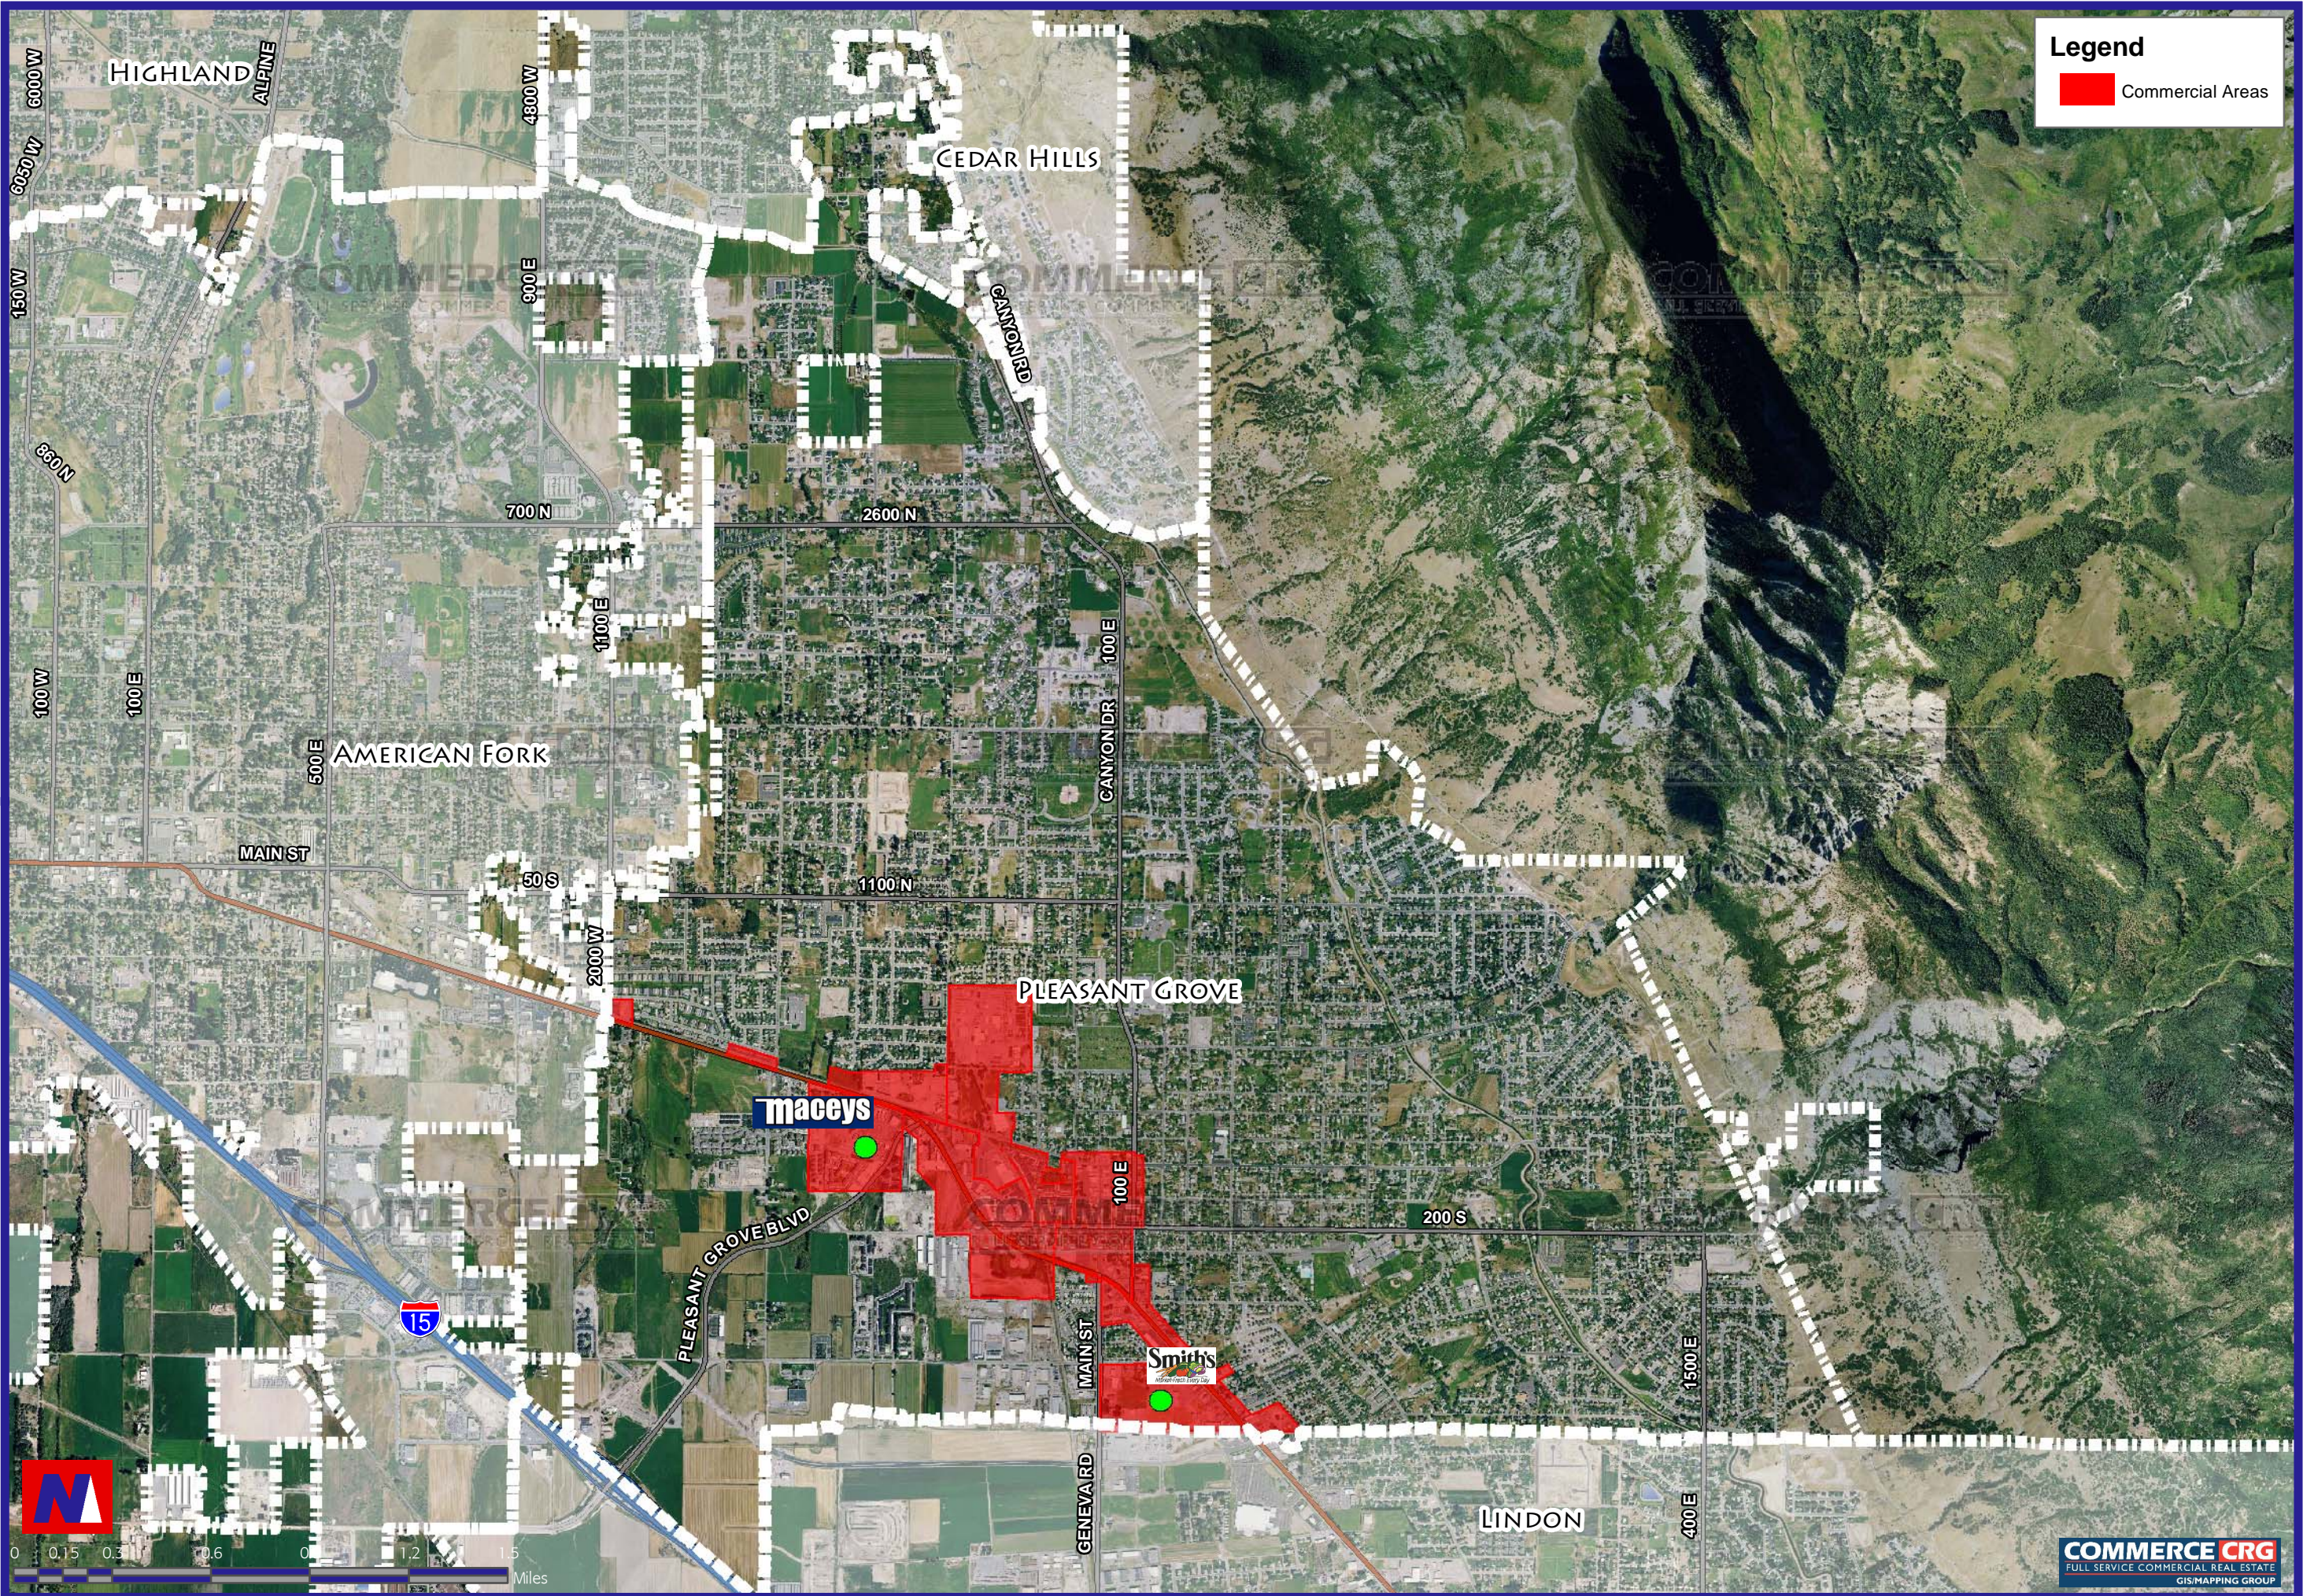

Pleasant Grove

Utah County, Utah

Legend
 Commercial Areas

Provided By:
Michael W. Daniels
Pleasant Grove City

COMMERCE CRG
FULL SERVICE COMMERCIAL REAL ESTATE

175 East 400 South, Suite 700
Salt Lake City, Utah 84111
Phone: 801-322-2000
FAX: 801-322-2040
www.commercecrg.com

3/12/2008 4:52:33 PM
F:\Projects\Lawson\VCSC\PleasantGrove.mxd
© Copyright 2008.
Commerce CRG. All rights reserved.
Aerial Photography by DigitalGlobe; 2006
The above information while not guaranteed has
been secured from sources deemed reliable.