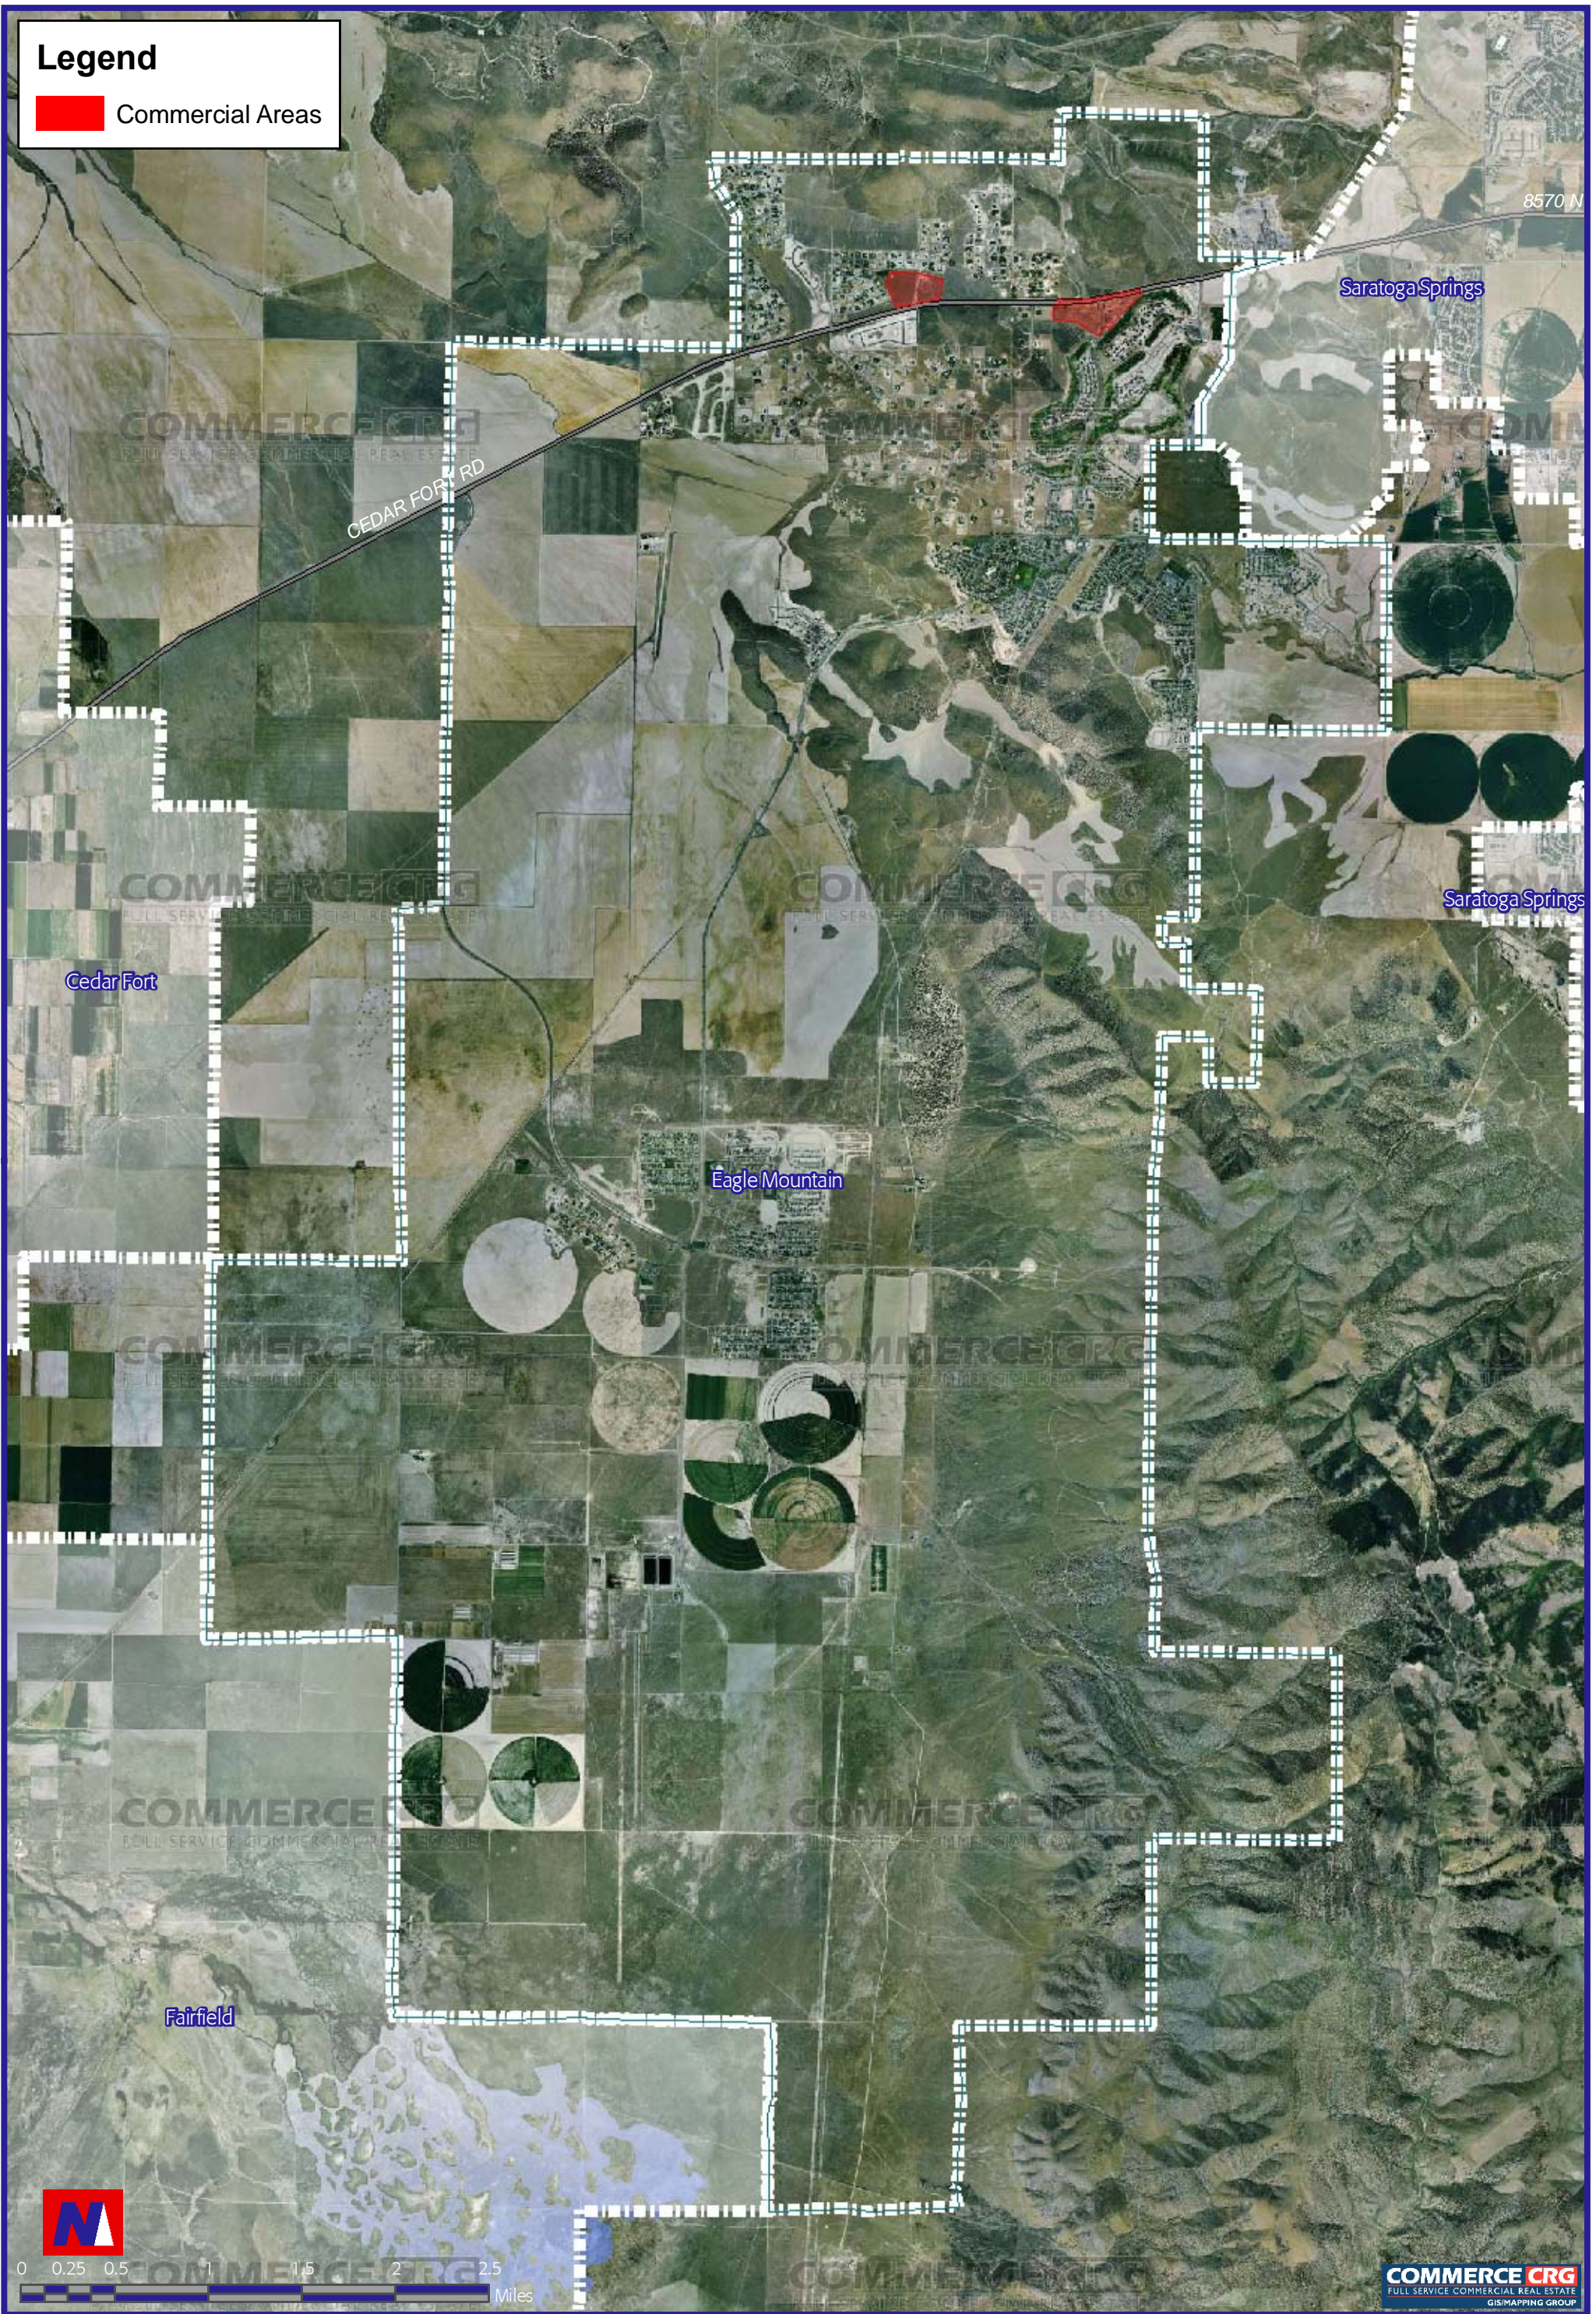

Legend

 Commercial Areas

Eagle Mountain

Utah County, Utah

Provided By:
 Mayor Heather Jackson
 Eagle Mountain City

COMMERCE CRG
 FULL SERVICE COMMERCIAL REAL ESTATE
 175 East 400 South, Suite 700
 Salt Lake City, Utah 84111
 Phone: 801-322-2000
 FAX: 801-322-2040
 www.commercecrg.com

3/13/2008 9:10:51 AM
 F:\Projects\Lawson\VCSC\EagleMountain.mxd
 © Copyright 2008.
 Commerce CRG. All rights reserved.
 Aerial Photography by DigitalGlobe; 2006
 The above information while not guaranteed has
 been secured from sources deemed reliable.
 An independently owned and
 operated member of the
